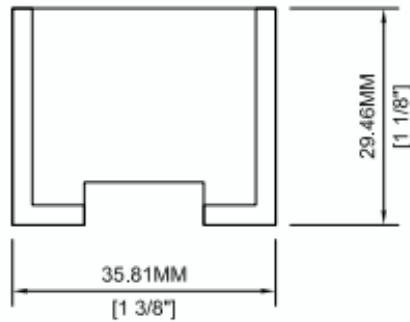

FRONT VIEW

SIDE VIEW

TOP VIEW

These drawings are published as an information guide only. These CAD drawings are intended as templates to assist the designer, they do not contain the full detail required for construction and must be read in conjunction with the installation instructions on [www.facadespecialtiesinc.com](http://www.facadespecialtiesinc.com). You should obtain architectural, engineering or other technical advice to assess the suitability of these drawings to the requirements of your particular project. Mayne Coatings Corp., Longboard products, and Facade Specialties Inc. accepts no liability in respect to the use of these drawings.