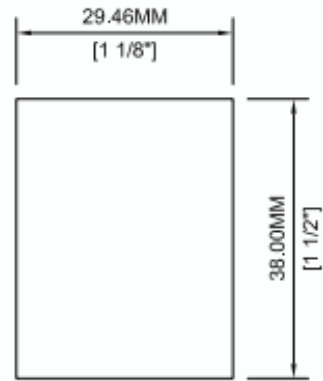

FRONT VIEW

SIDE VIEW

TOP VIEW

These drawings are published as an information guide only. These CAD drawings are intended as templates to assist the designer, they do not contain the full detail required for construction and must be read in conjunction with the installation instructions on [www.facadespecialtiesinc.com](http://www.facadespecialtiesinc.com). You should obtain architectural, engineering or other technical advice to assess the suitability of these drawings to the requirements of your particular project. Mayne Coatings Corp., Longboard products, and Facade Specialties Inc. accepts no liability in respect to the use of these drawings.